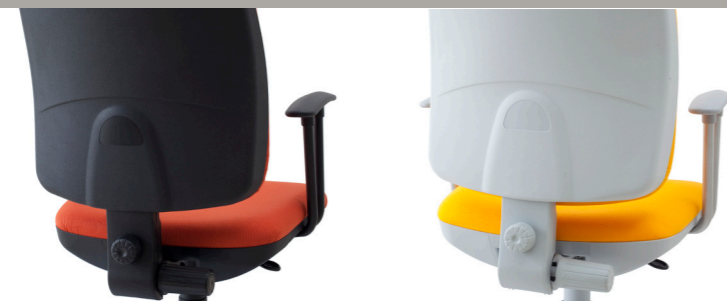

Dettaglio
Detail

3p-plast
PLASTIC POLYMERS PERFORMANCES